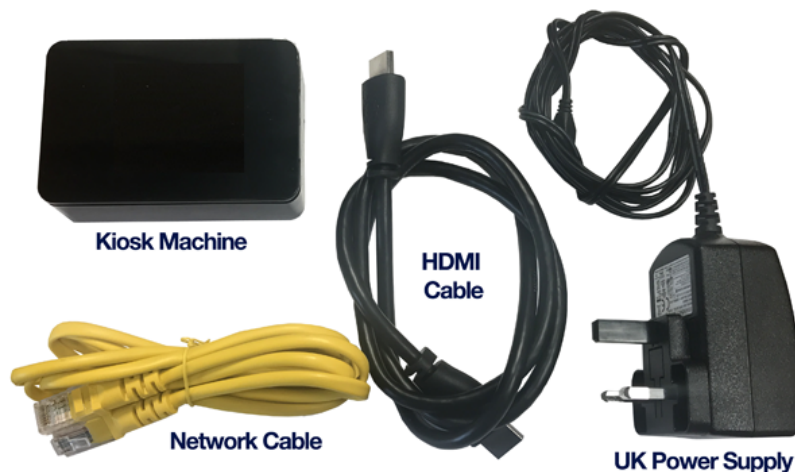

Last Updated: June 2017

The **WS Kiosk** is a simple device, which allows a user to display their WeatherFile location data on a display or television, via the standard HDMI connection.

Its purpose is to display live wind speeds, wind direction and temperature (in celcius), dewpoint (in celcius), pressure (in hPa), relative humidity (in %) and rainfall (in mm) when available.

Whats In the Box?

The Kiosk arrives with the following components;

- 1 x Kiosk machine presented in slim black case
- 1 x UK Power Supply
- 1 x HDMI cable (1 metre)
- 1 x yellow Ethernet (RJ45) cable (1 metre)